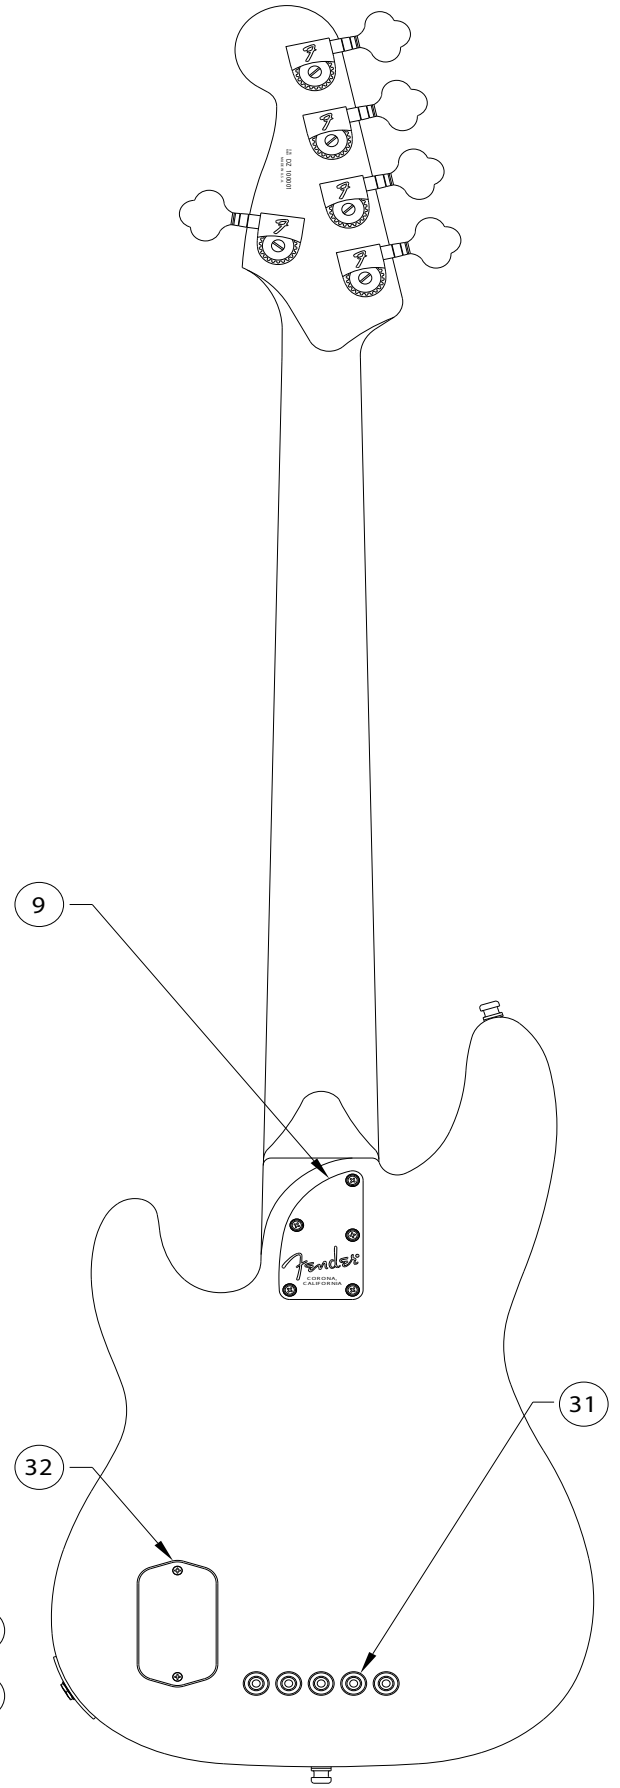

AMERICAN DELUXE PRECISION BASS V UPGRADE 0195360/5362

WIRING ASSEMBLY

WHITE WIRES FROM P.C. BOARD AND OUTPUT JACK SOLDERED TOGETHER. SHRINK TUBE USED TO AVOID SHORT CONTACT

RED WIRES FROM P.C. BOARD AND BATTERY CLIP SOLDERED TOGETHER. SHRINK TUBE USED TO AVOID SHORT CONTACT

WHITE WIRES FROM BRIDGE P.U. & PAN POT SOLDER TOGETHER. SHRINK TUBE USED TO AVOID SHORT CONTACT

BLACK & RED WIRES FROM BRIDGE PICKUP TO GROUND LUG.

BLACK WIRE FROM OUTPUT JACK SOLDERED TO GROUND LUG

RED WIRE FROM BATTERY SNAP AND BLACK WIRE FROM 2ND BATTERY SNAP

STRIP (BLACK) WIRE 3/8" FROM END AND GROUND UNDER BRIDGE PLATE FROM GROUND LUG

SEE DETAIL A

BLACK WIRE FROM VOLUME POT GROUND LUG

WHITE WIRE FROM BRIDGE PICKUP

WHITE WIRE FROM P.C. BOARD

WHITE WIRE FROM NECK PICKUP

Body Part Number	
0058769500	3 Color Sunburst
0058770531	Antique Cherry Burst
0058770548	Teal Green Transparent
0058839506	Black
0058839525	Chrome Red
0058839582	Candy Tangerine

CONTROL FUNCTION