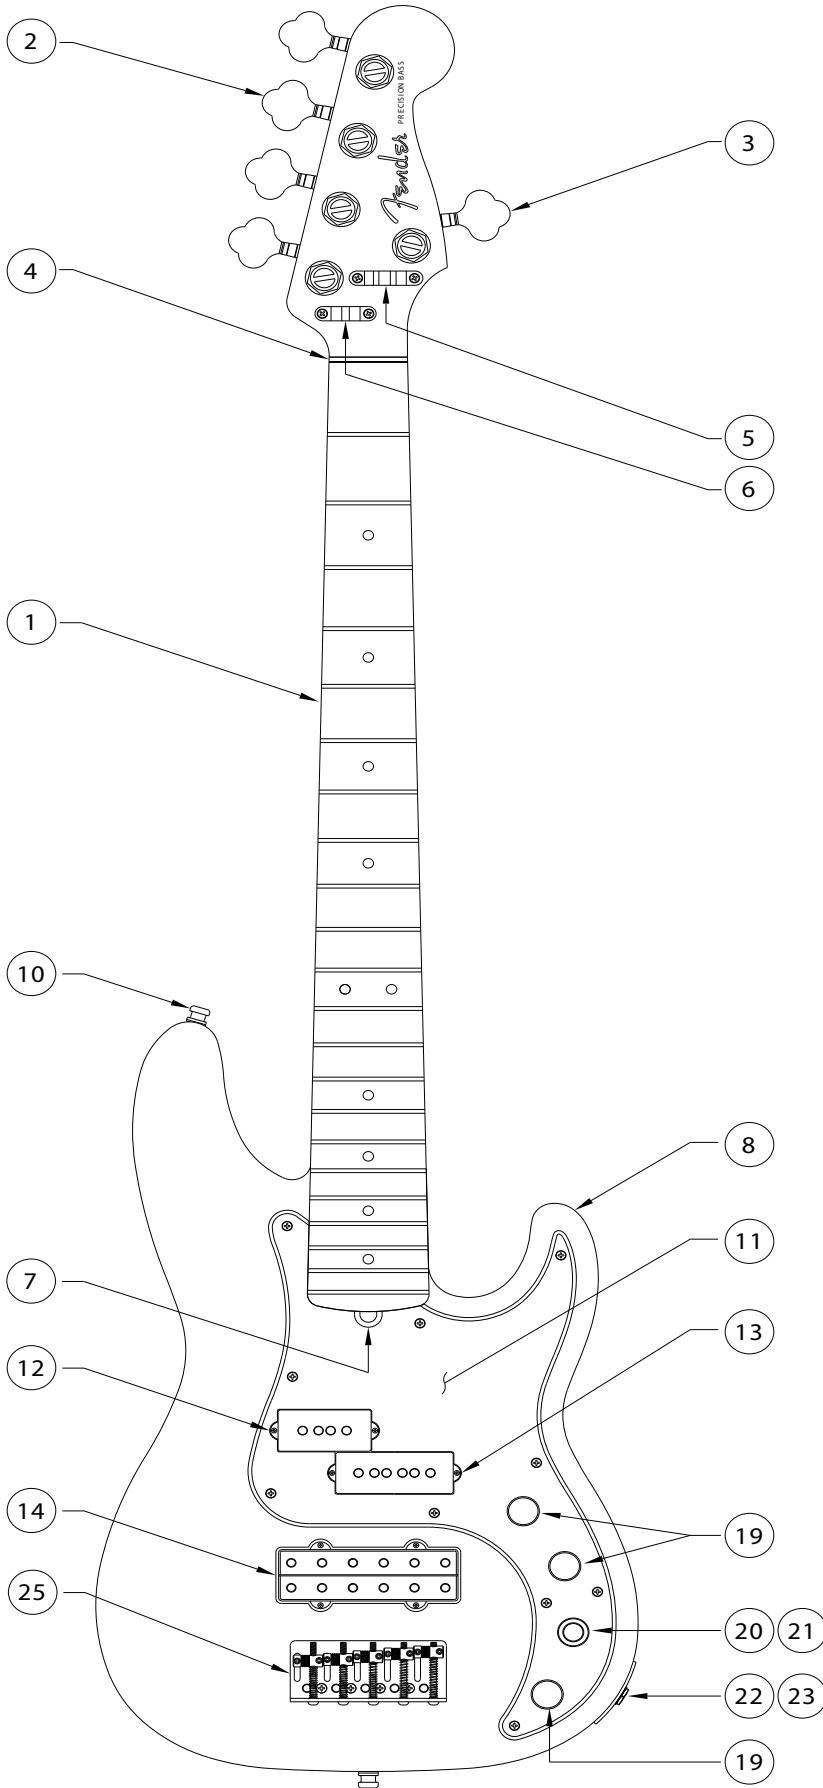

AMERICAN DELUXE PRECISION BASS V UPGRADE 0195360/5362

WIRING ASSEMBLY

WHITE WIRES FROM P.C. BOARD AND OUTPUT JACK SOLDERED TOGETHER. SHRINK TUBE USED TO AVOID SHORT CONTACT

RED WIRES FROM P.C. BOARD AND BATTERY CLIP SOLDERED TOGETHER. SHRINK TUBE USED TO AVOID SHORT CONTACT

WHITE WIRES FROM BRIDGE P.U. & PAN POT SOLDER TOGETHER. SHRINK TUBE USED TO AVOID SHORT CONTACT

BLACK & RED WIRES FROM BRIDGE PICKUP TO GROUND LUG.

BLACK WIRE FROM OUTPUT JACK SOLDERED TO GROUND LUG

RED WIRE FROM BATTERY SNAP AND BLACK WIRE FROM 2ND BATTERY SNAP

STRIP (BLACK) WIRE 3/8" FROM END AND GROUND UNDER BRIDGE PLATE FROM GROUND LUG

SEE DETAIL A

BLACK WIRE FROM VOLUME POT GROUND LUG

WHITE WIRE FROM BRIDGE PICKUP

WHITE WIRE FROM P.C. BOARD

WHITE WIRE FROM NECK PICKUP

Body Part Number	
0058769500	3 Color Sunburst
0058770531	Antique Cherry Burst
0058770548	Teal Green Transparent
0058839506	Black
0058839525	Chrome Red
0058839582	Candy Tangerine

CONTROL FUNCTION